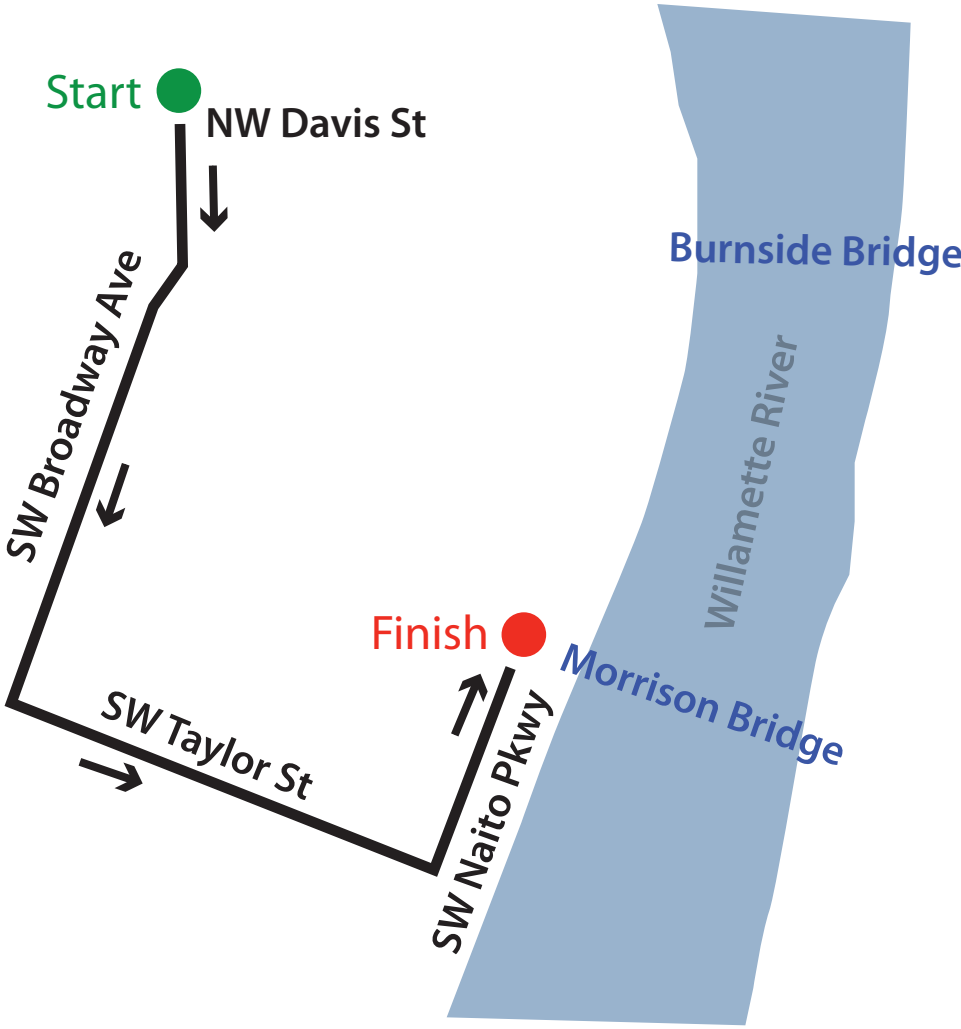

Portland Drag Race

Start

SW Broadway Ave and NW Davis St